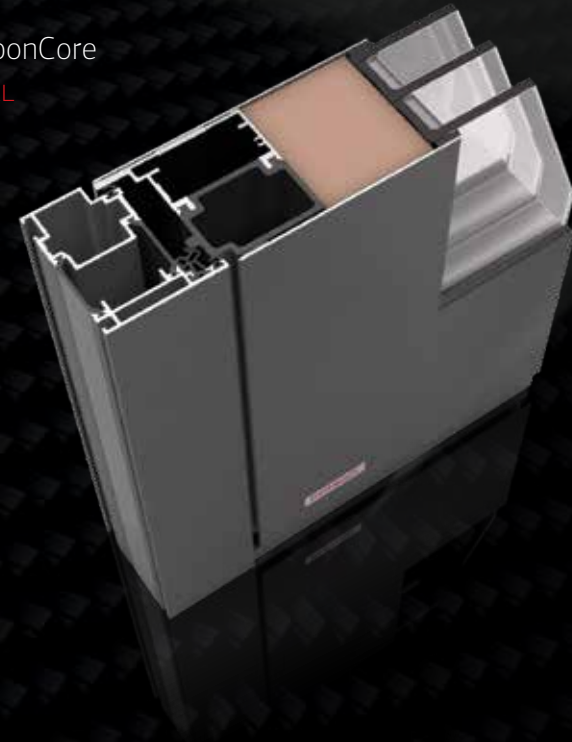

CarbonCore
SOFT

CarbonCore

*The world's Strongest Carbon Fibre
Front Door Construction*

Construction is at the heart of every top-quality front door. CarbonCore is the world's only patented carbon construction developed exclusively for front doors. Carbon fibre is extremely light, rigid and several times stronger than steel, so the door will not warp in the scorching sun or the coldest winters. CarbonCore allows for easier installation without warping, reduces delivery and installation defects, lessens the environmental impact and shortens the production and sales process.

CarbonCore
LEVEL