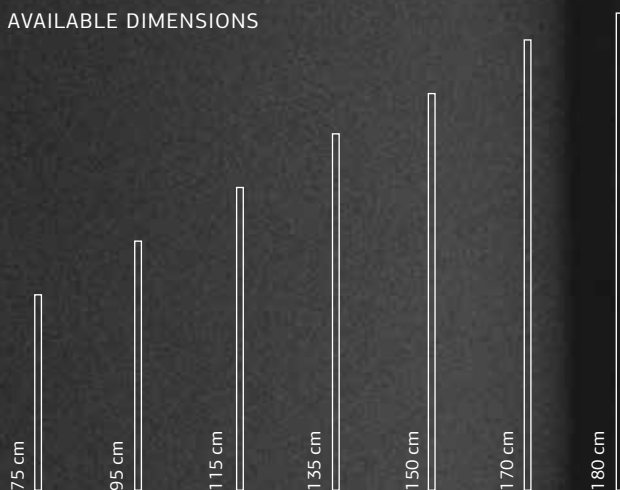

Bar handles to make an entrance with

Handles are the most personal part of the door. Every resident touches it at least a thousand times a year, which is why PIRNAR pays special attention to them. We select one of the basic forms, either round or angular, and determine the exact length choosing from 750 mm, 950 mm, 1150 mm, 1350 mm, 1500 mm, 1700 mm or 1800 mm. To ensure the best impression and a personal touch, we have created several series of unique illumination upgrades of handles that use patented technology and that were awarded the prestigious international German Design Award Special 2019.

AVAILABLE DIMENSIONS

Please contact the Sales Department for further details on the full range of handles and illumination upgrades.

ROUND

NERO EDITION

ANGULAR

NERO EDITION