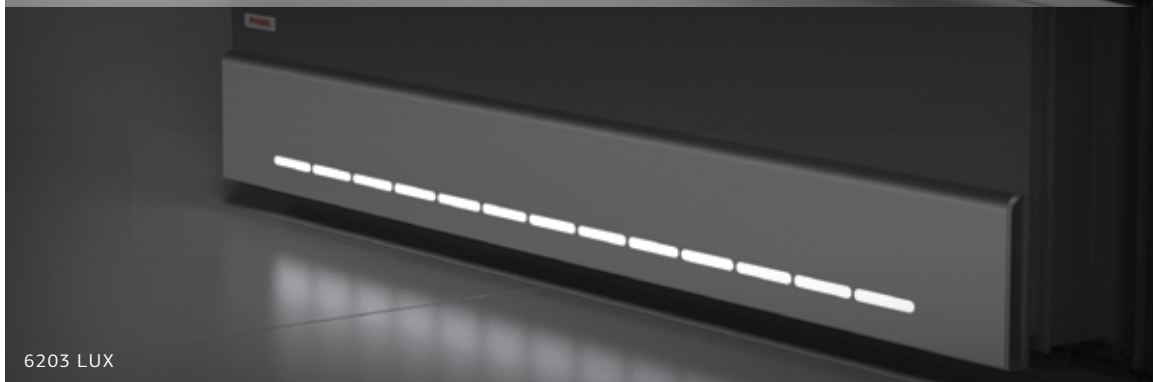

6203

6203 LUX