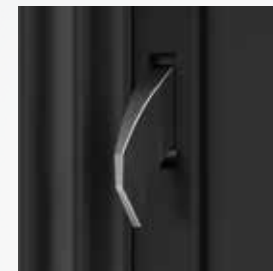

ARMO MAX secure 5-point
lock