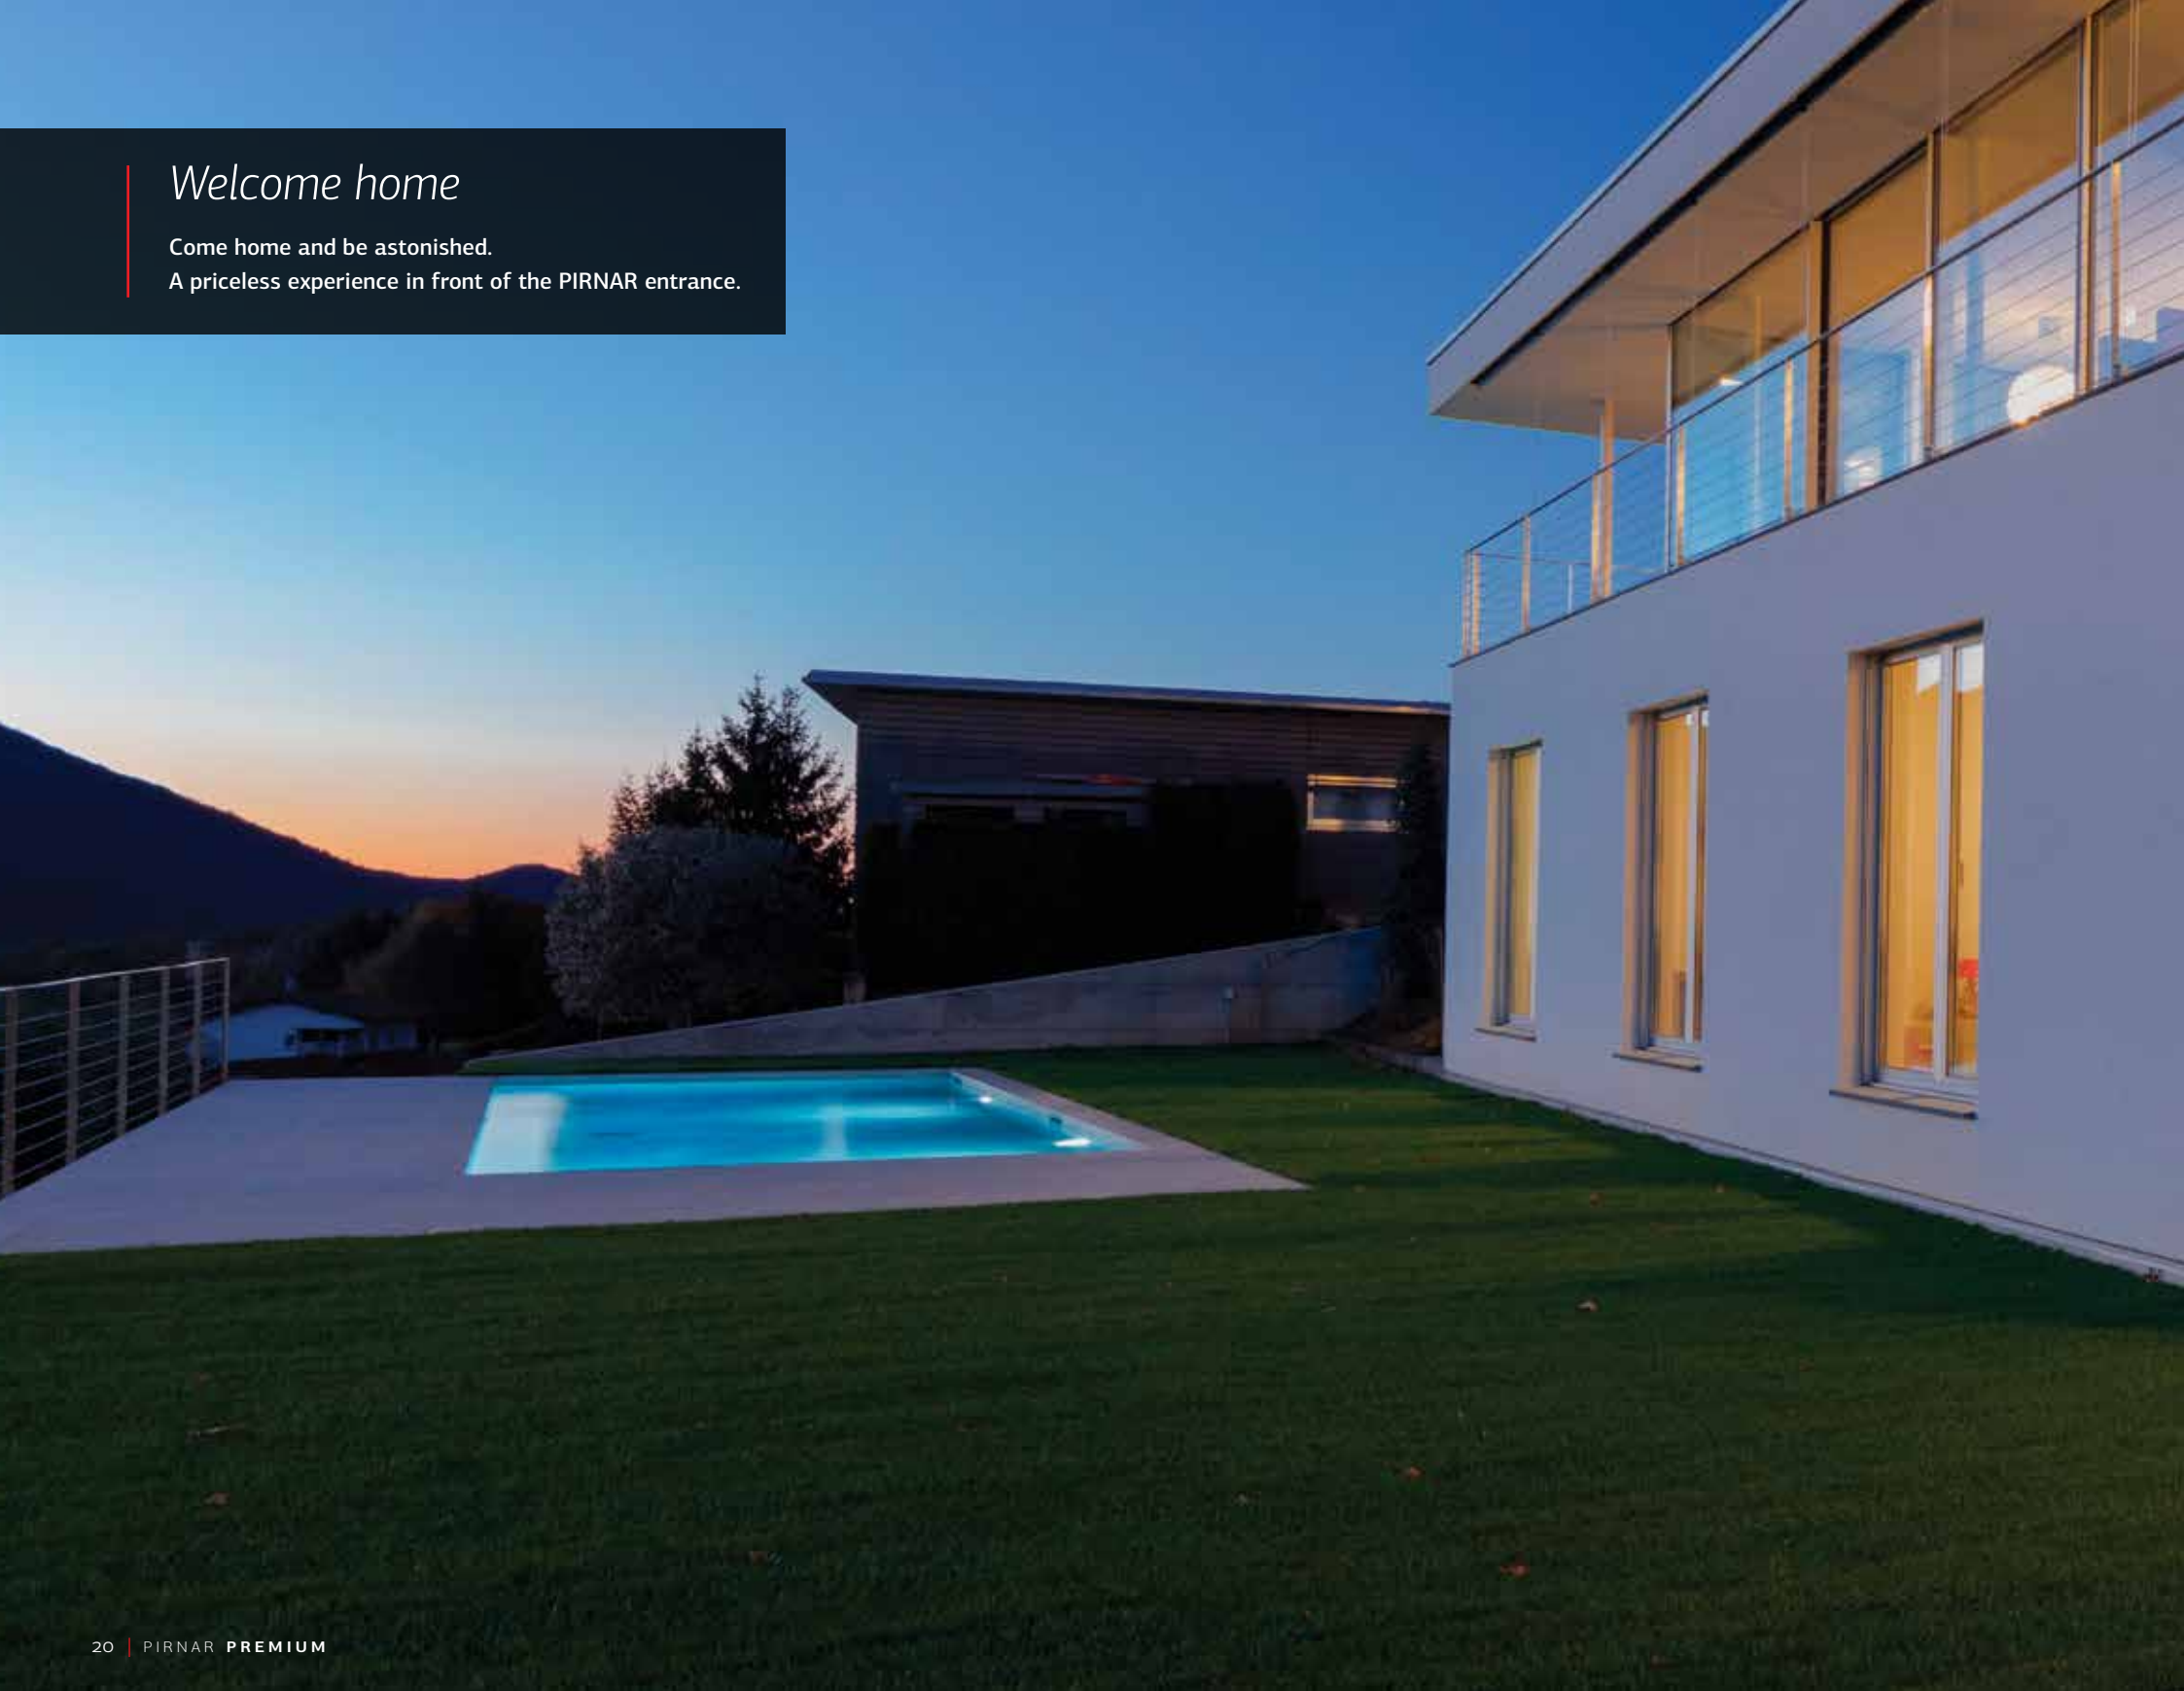

Welcome home

Come home and be astonished.
A priceless experience in front of the PIRNAR entrance.

*Recessed pull handle, no visible joints
and stainless steel detail*

6016

*Colour FS 7016 / Clear glass motif sandblasted / Handle 9602M /
Reliable locking system with SECURO finger scanner and ARMO
COMFORT ELECTRO lock / Stainless steel protective trim 6444*