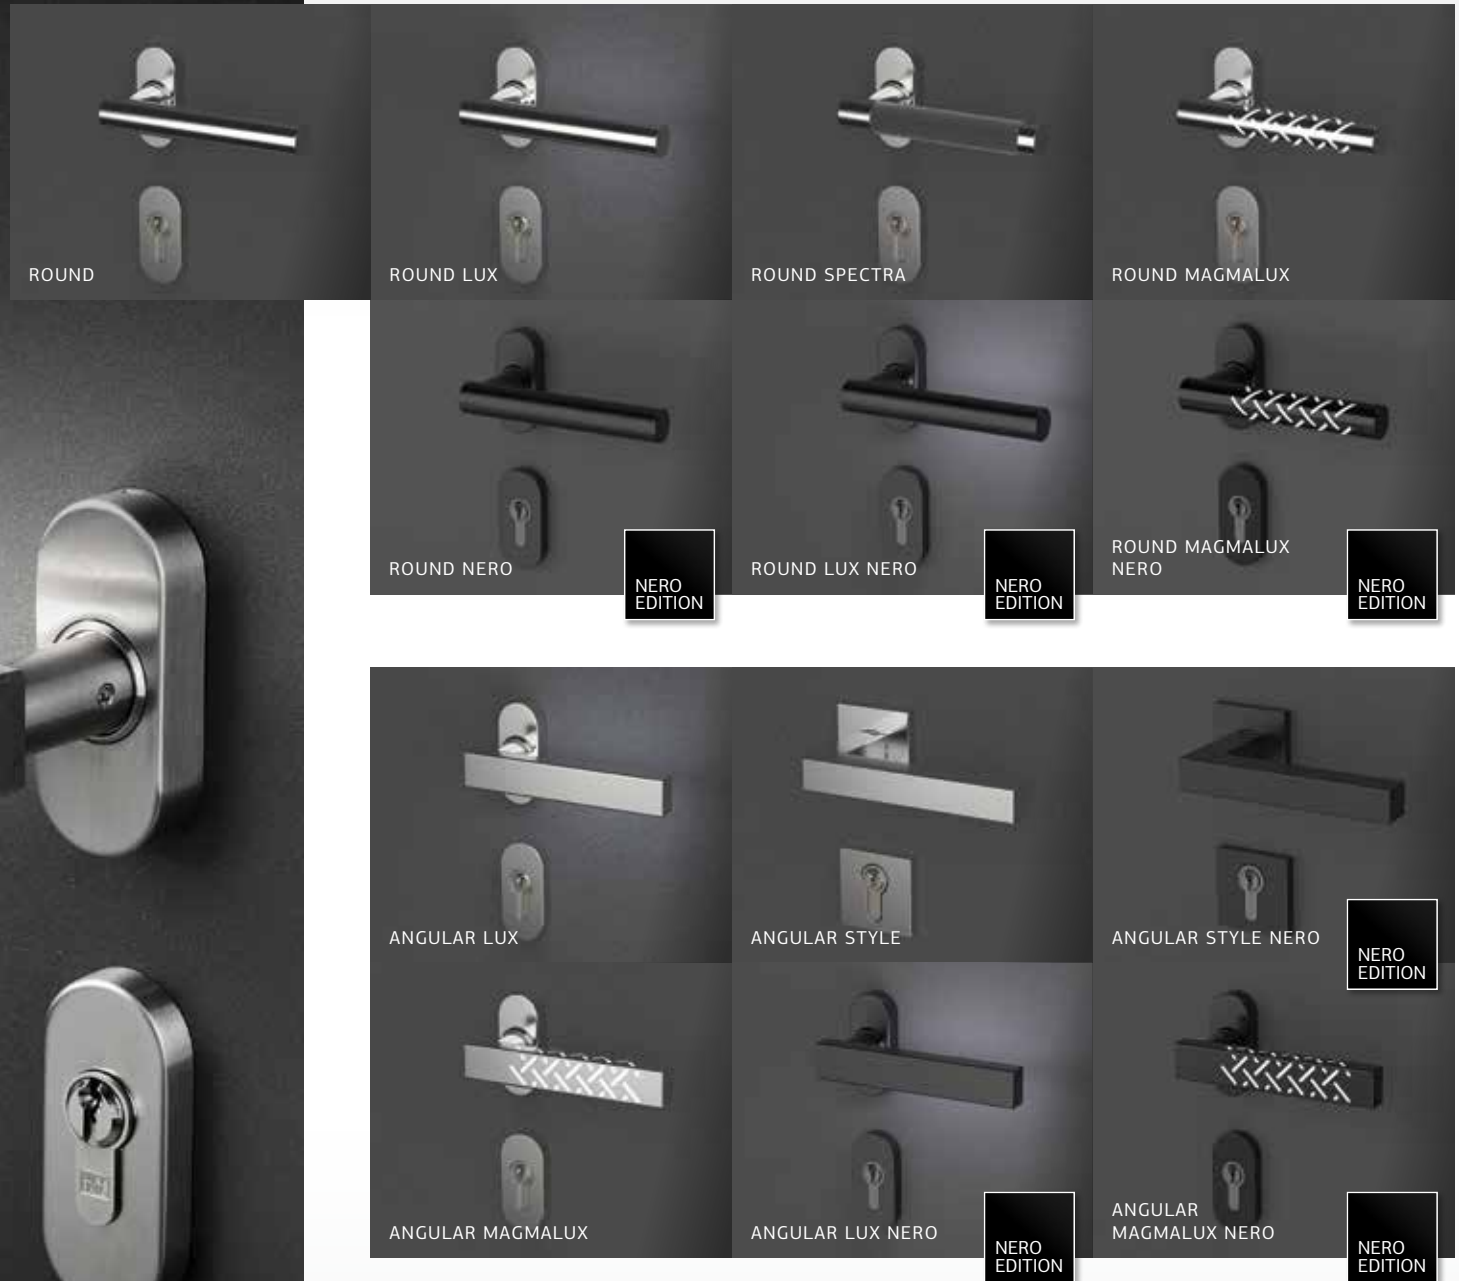

Additional Equipment

The choice of door handle and accessories underlines your style and leaves no doubt about your sense of aesthetics.

Please contact the Sales Department for further details on the full range of handles and illumination upgrades.