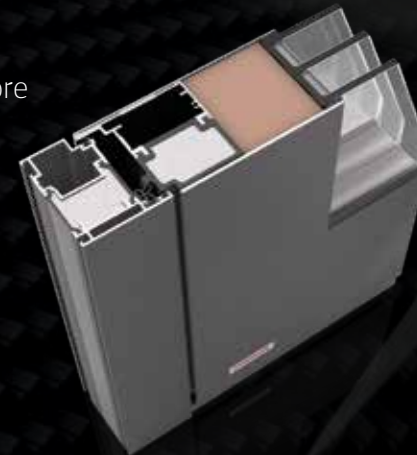

PREMIUM CarbonCore

*The world's Strongest Carbon Fibre
Front Door Construction*

Construction is at the heart of every top-quality front door. CarbonCore is the world's only patented carbon construction developed exclusively for front doors. Carbon fibre is extremely light, rigid and several times stronger than steel, so the door will not warp in the scorching sun or the coldest winters. CarbonCore allows for easier installation without warping, reduces delivery and installation defects, lessens the environmental impact and shortens the production and sales process.

**GERMAN
INNO
VATION
AWARD '22
WINNER**

PREMIUM
CarbonCore
LEVEL