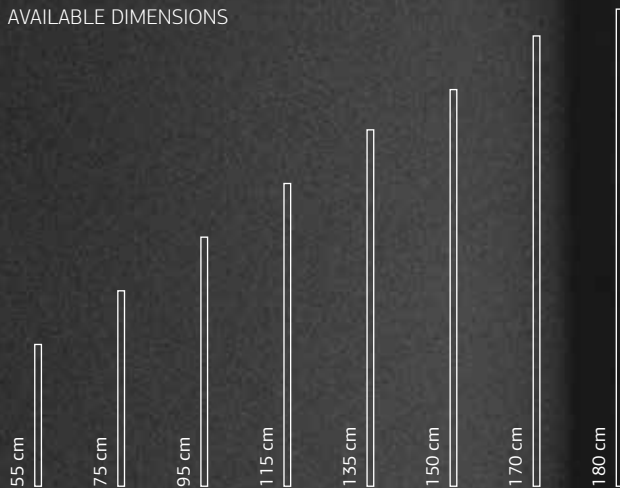

AVAILABLE DIMENSIONS

Please contact the Sales Department for further details on the full range of handles and illumination upgrades.

BASIC SHAPES

ROUND

ROUND NERO

ANGULAR

ANGULAR NERO

NERO
EDITION