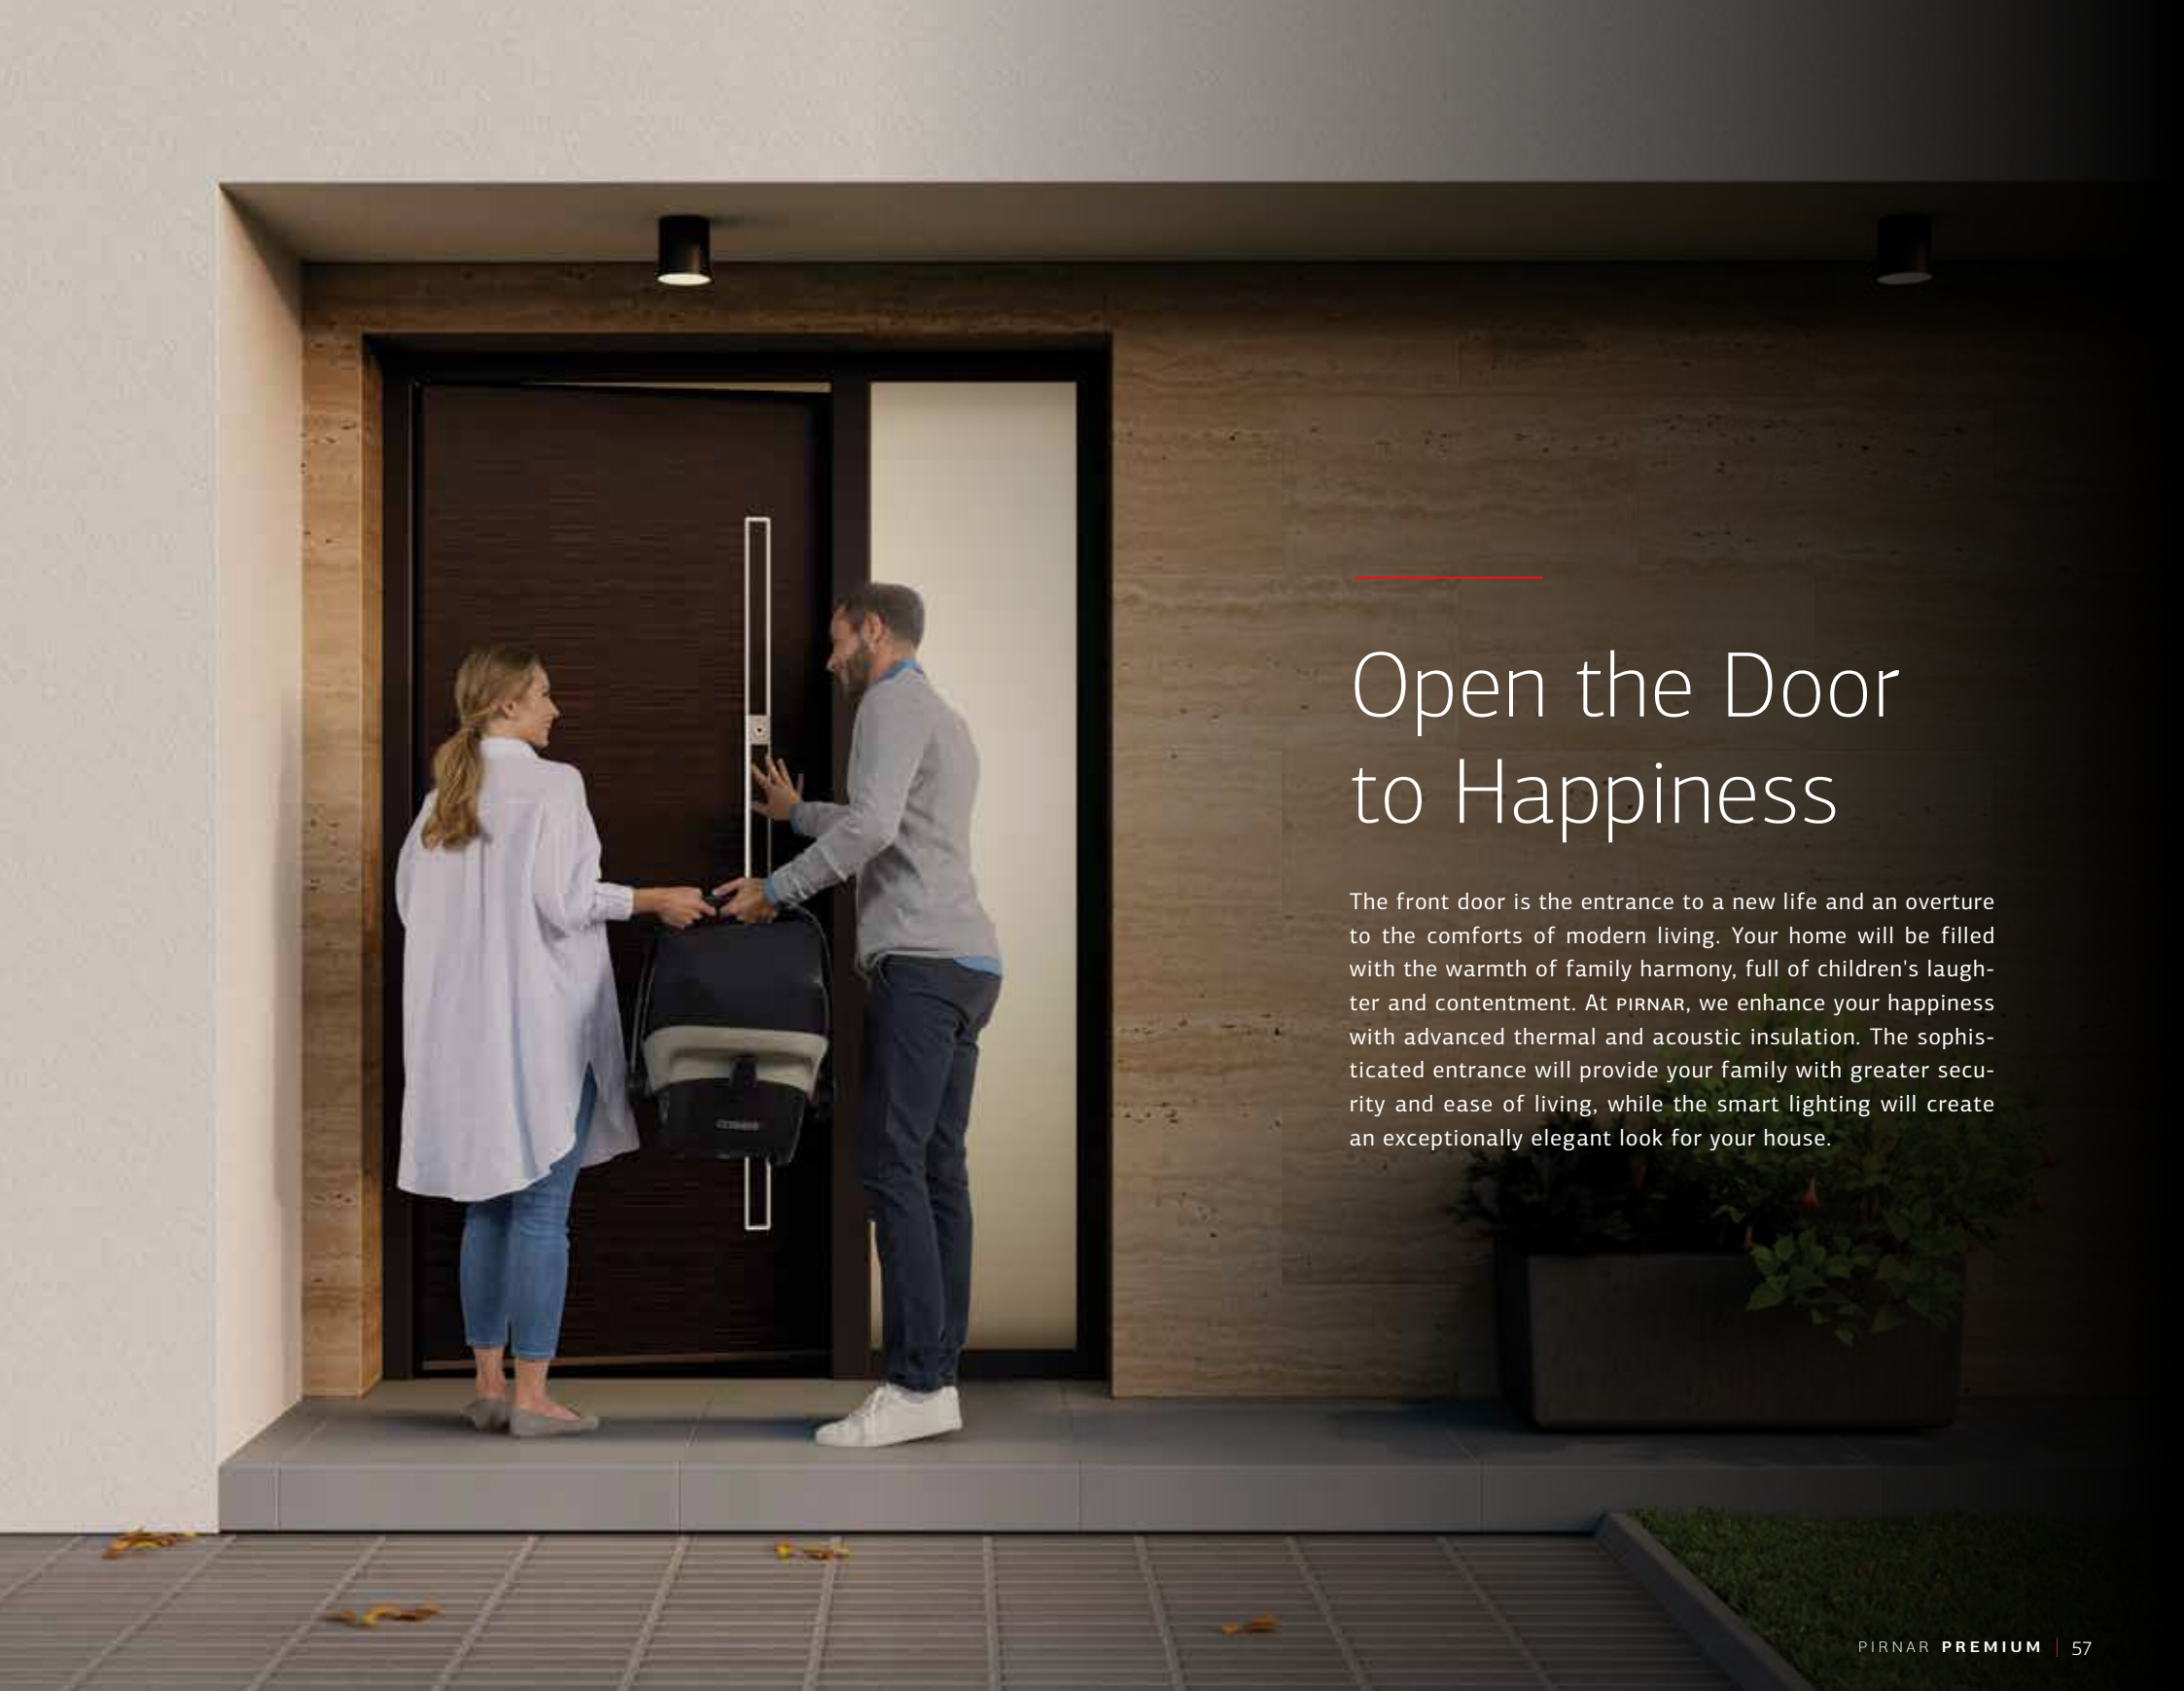

Open the Door to Happiness

The front door is the entrance to a new life and an overture to the comforts of modern living. Your home will be filled with the warmth of family harmony, full of children's laughter and contentment. At PIRNAR, we enhance your happiness with advanced thermal and acoustic insulation. The sophisticated entrance will provide your family with greater security and ease of living, while the smart lighting will create an exceptionally elegant look for your house.